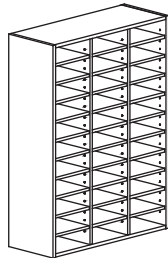

Storage Solutions

Mail Slots

Our mail slots are decorative and functional, making mail sorting an ease.

Shelves have pockets routed in the bottom to prevent the shelves from sliding out.

Specify melamine or laminate finish when ordering.

24w x 14d x 36h
MSL2553
Wgt- 122

36w x 14d x 36h
MSL2554
Wgt- 177

48w x 14d x 36h
MSL2555
Wgt- 233

24w x 14d x 48h
MSL2550
Wgt- 163

36w x 14d x 48h
MSL2551
Wgt- 236

48w x 14d x 48h
MSL2552
Wgt- 310

24w x 23d x 23h
MSB2556
Wgt- 77

35-5/8w x 23d x 23h
MSB2557
Wgt- 102

47-1/4w x 23d x 23h
MSB2558
Wgt- 127