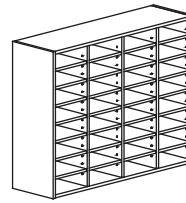

Storage Solutions

Mail Slots

Our mail slots are decorative and functional, making mail sorting an ease.

Shelves have pockets routed in the bottom to prevent the shelves from sliding out.

Specify melamine or laminate finish when ordering.

24w x 14d x 36h
MSL2553
Wgt- 122

36w x 14d x 36h
MSL2554
Wgt- 177

48w x 14d x 36h
MSL2555
Wgt- 233

24w x 14d x 48h
MSL2550
Wgt- 163

36w x 14d x 48h
MSL2551
Wgt- 236

48w x 14d x 48h
MSL2552
Wgt- 310

24w x 23d x 23h
MSB2556
Wgt- 77

35-5/8w x 23d x 23h
MSB2557
Wgt- 102

47-1/4w x 23d x 23h
MSB2558
Wgt- 127