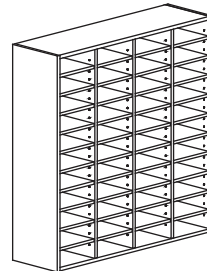

Storage Solutions

Mail Slots

Our mail slots are decorative and functional, making mail sorting an ease.

Shelves have pockets routed in the bottom to prevent the shelves from sliding out.

Specify melamine or laminate finish when ordering.

24w x 14d x 36h
MSL2553
Wgt- 122

36w x 14d x 36h
MSL2554
Wgt- 177

48w x 14d x 36h
MSL2555
Wgt- 233

24w x 14d x 48h
MSL2550
Wgt- 163

36w x 14d x 48h
MSL2551
Wgt- 236

48w x 14d x 48h
MSL2552
Wgt- 310

24w x 23d x 23h
MSB2556
Wgt- 77

35-5/8w x 23d x 23h
MSB2557
Wgt- 102

47-1/4w x 23d x 23h
MSB2558
Wgt- 127