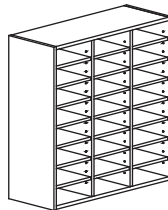

Storage Solutions

Mail Slots

Our mail slots are decorative and functional, making mail sorting an ease.

Shelves have pockets routed in the bottom to prevent the shelves from sliding out.

Specify melamine or laminate finish when ordering.

24w x 14d x 36h
MSL2553
Wgt- 122

36w x 14d x 36h
MSL2554
Wgt- 177

48w x 14d x 36h
MSL2555
Wgt- 233

24w x 14d x 48h
MSL2550
Wgt- 163

36w x 14d x 48h
MSL2551
Wgt- 236

48w x 14d x 48h
MSL2552
Wgt- 310

24w x 23d x 23h
MSB2556
Wgt- 77

35-5/8w x 23d x 23h
MSB2557
Wgt- 102

47-1/4w x 23d x 23h
MSB2558
Wgt- 127