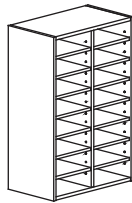

Storage Solutions

Mail Slots

Our mail slots are decorative and functional, making mail sorting an ease.

Shelves have pockets routed in the bottom to prevent the shelves from sliding out.

Specify melamine or laminate finish when ordering.

24w x 14d x 36h
MSL2553
Wgt- 122

36w x 14d x 36h
MSL2554
Wgt- 177

48w x 14d x 36h
MSL2555
Wgt- 233

24w x 14d x 48h
MSL2550
Wgt- 163

36w x 14d x 48h
MSL2551
Wgt- 236

48w x 14d x 48h
MSL2552
Wgt- 310

24w x 23d x 23h
MSB2556
Wgt- 77

35-5/8w x 23d x 23h
MSB2557
Wgt- 102

47-1/4w x 23d x 23h
MSB2558
Wgt- 127