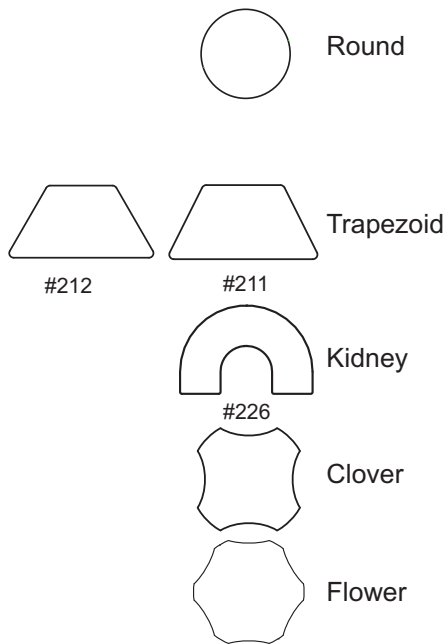

Rectangle

Lotz Armor Edge®

3mm

Size	Model #	Wgt	Model #	Wgt
24 x 36	LOB7067	47	LOB6067	45
24 x 42	LOB7068	54	LOB6068	52
24 x 48	LOB7069	60	LOB6069	58
24 x 54	LOB7070	68	LOB6070	65
24 x 60	LOB7071	74	LOB6071	71
24 x 72	LOB7072	88	LOB6072	84
24 x 84	LOB7073	101	LOB6073	97
24 x 96	LOB7074	115	LOB6074	110
30 x 36	LOB7078	57	LOB6078	55
30 x 42	LOB7079	65	LOB6079	62
30 x 48	LOB7080	73	LOB6080	70
30 x 54	LOB7081	81	LOB6081	77
30 x 60	LOB7082	89	LOB6082	86
30 x 72	LOB7083	106	LOB6083	101
30 x 84	LOB7084	122	LOB6084	117
30 x 96	LOB7085	138	LOB6085	132
36 x 36	LOB7088	66	LOB6088	63
36 x 42	LOB7089	76	LOB6089	73
36 x 48	LOB7090	85	LOB6090	81
36 x 54	LOB7091	95	LOB6091	91
36 x 60	LOB7092	104	LOB6092	99
36 x 72	LOB7093	122	LOB6093	117
36 x 84	LOB7094	141	LOB6094	135
36 x 96	LOB7095	160	LOB6095	153
42 x 42	LOB7098	86	LOB6098	83
42 x 60	LOB7099	119	LOB6099	114
42 x 72	LOB7100	140	LOB6100	134
48 x 48	LOB7107	109	LOB6107	104
48 x 60	LOB7108	133	LOB6108	127
48 x 72	LOB7109	158	LOB6109	150
48 x 96	LOB7111	203	LOB6111	193

*Standard tops come with black edging unless noted otherwise on PO

Educational Solutions

LOBO Tables

Lotz Armor Edge®

3mm

Size	Model #	Wgt	Model #	Wgt
36	LOB7190	57	LOB6190	54
42	LOB7191	76	LOB6191	72
48	LOB7192	97	LOB6192	92
54	LOB7193	121	LOB6193	115
60	LOB7194	148	---	---
30 x 30 x 60	LOB7211	89	LOB6211	85
24 x 24 x 48 Hug	LOB7212	57	LOB6212	55
48 x 72	LOB7226	100	LOB6226	95
48	LOB7250	89	LOB6250	85
60	LOB7255	130	---	---

Leg Options

Adjustability	Model #	Color	Wgt
22-1/4" - 36-1/4"	ADJ	Black	15
28-1/4" Fixed	FX	Black	13
Casters	AC	Black	---

Art Tables Available
Please call for pricing